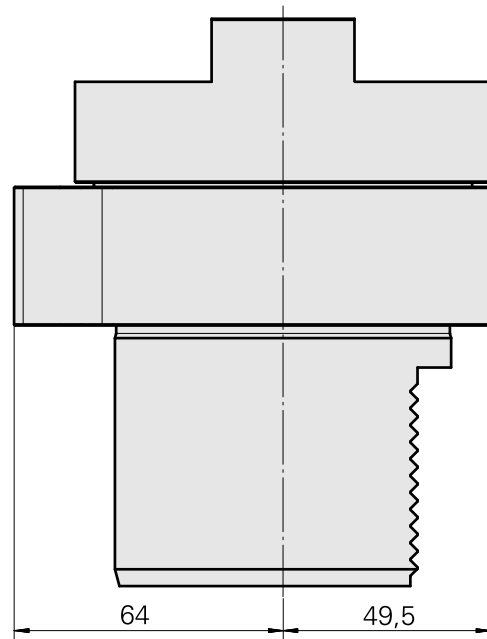

### Technische Daten

TH accessories category

Adapter for presetting units

Mounting

D80 for presetting devices

Tool mounting

WFB 20-12