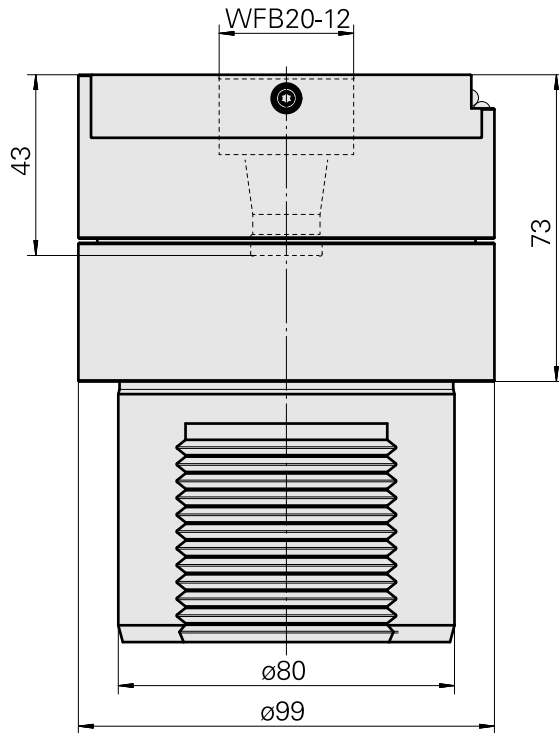

### Technische Daten

TH accessories category

Adapter for presetting units

Mounting

D80 for presetting devices

Tool mounting

WFB 20-12