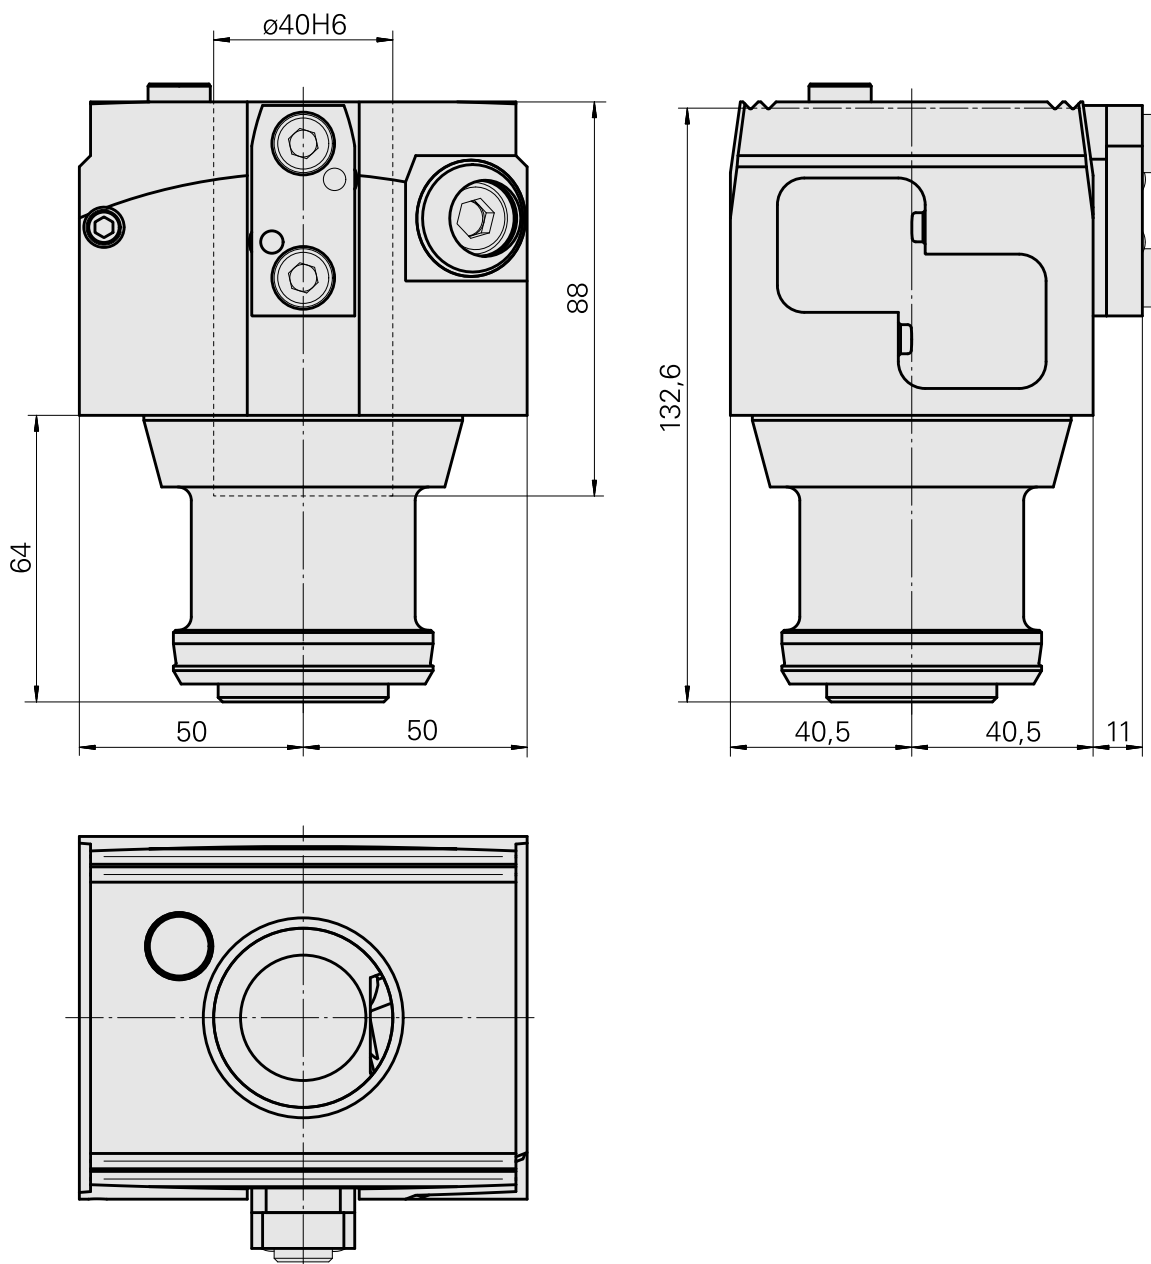

Aufnahme VDI40

Technical data

TH accessories category

Adapter pre-adjustment block

Tool mounting

VDI 40

Documents

No downloads available for this product