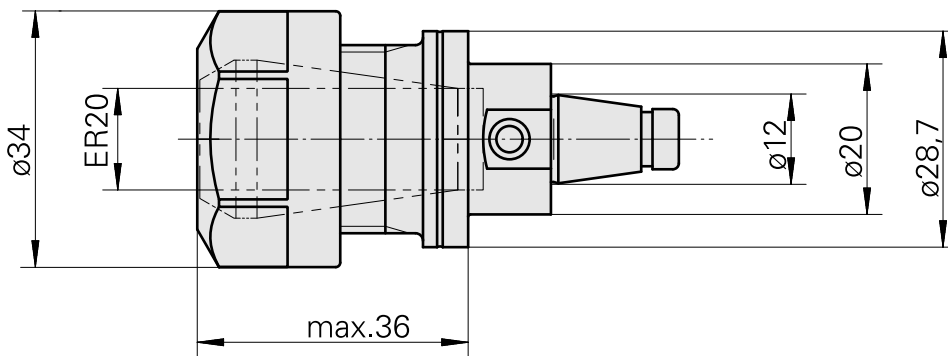

### Technical data

TH accessories category

WFB 20-12

Mounting

ER20

Quick change inserts

collet mounting

---