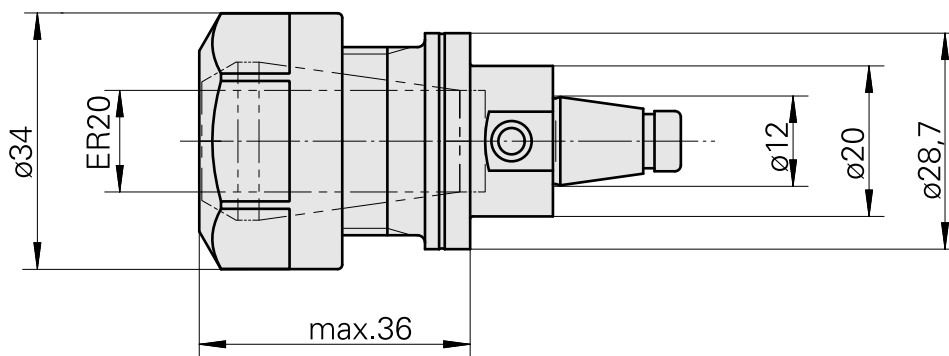

### 技术特点

TH accessories category

WFB 20-12

Mounting

ER20

Quick change inserts

collet mounting