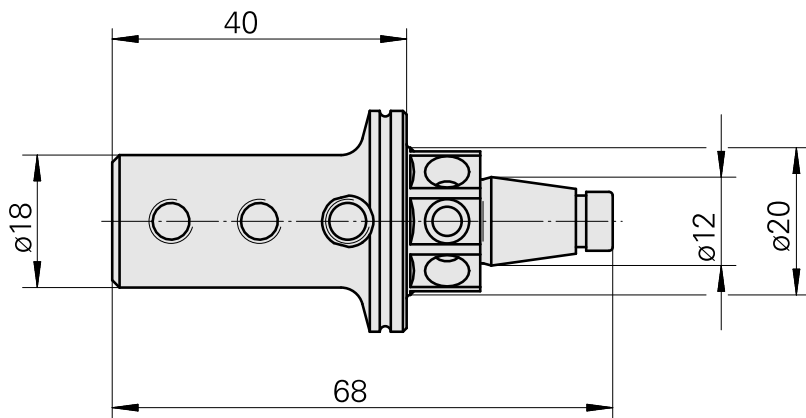

### Technical data

TH accessories category

WFB 20-12

Mounting

D6

Quick change inserts

Boring tool holder

#### [Adjusting screw M 5x15](#)

Product ID : 10491071

Previous product ID : 326794

---