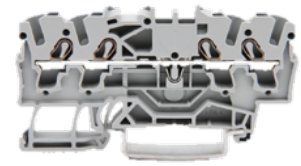

## Clip

### Technical data

<b>manufacturer product line</b>	Wago
<b>Electrical assemblies</b>	Terminal
<b>manufacturer product line</b>	Wago Serie 2001
<b>Length</b>	70 Millimeter
<b>Width</b>	5.2 Millimeter
<b>Height</b>	33 Millimeter
<b>Cross-section</b>	2.5 Square millimeter
<b>Number of wires/poles (ST)</b>	4 Piece
	GY - grey