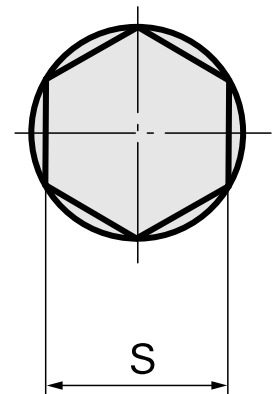

Broach SW3 mm

Technical data

TH accessories category	Broach
Mounting	SW3 mm
Tool mounting	12mm

Documents

No downloads available for this product