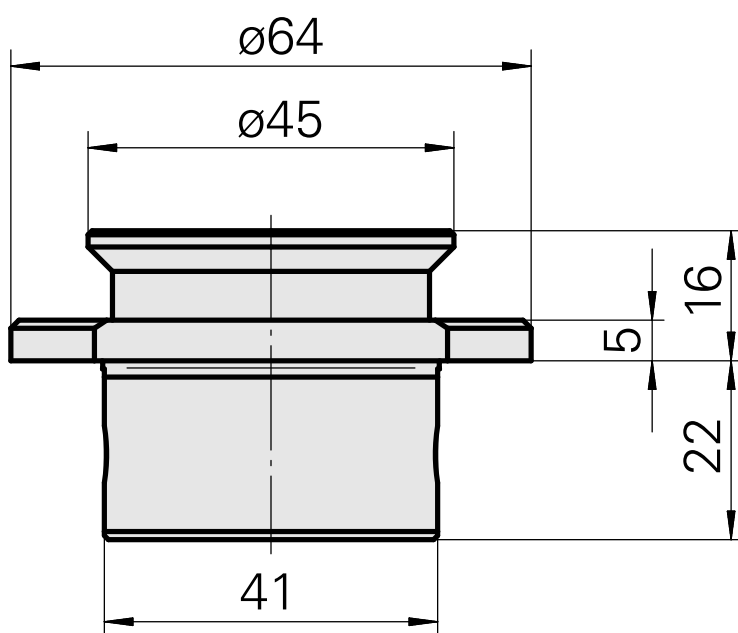

Blanking plug

Technical data

Drive	not live
Fixation MS	Shank D42
X [mm]	16 (0.63")
Y [mm]	-
Z [mm]	-
INDEX TRAUB products	MS52C • A200-6 • MS52-6.3

10887763
W9990311

INDEX

Documents

No downloads available for this product