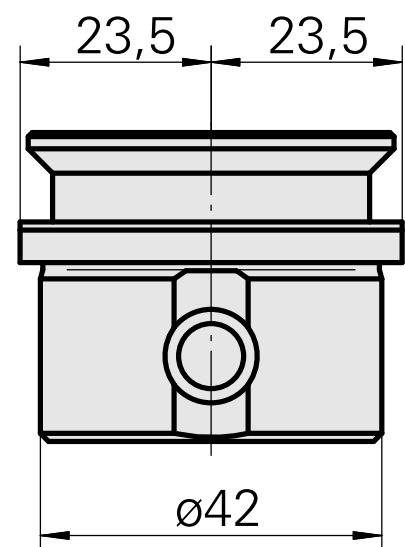

Blanking plug

Technical data

Drive	not live
Fixation MS	Shank D42
X [mm]	16 (0.63")
Y [mm]	-
Z [mm]	-
INDEX TRAUB products	MS52C • A200-6 • MS52-6.3

10887763
W9990311

INDEX

Documents

No downloads available for this product