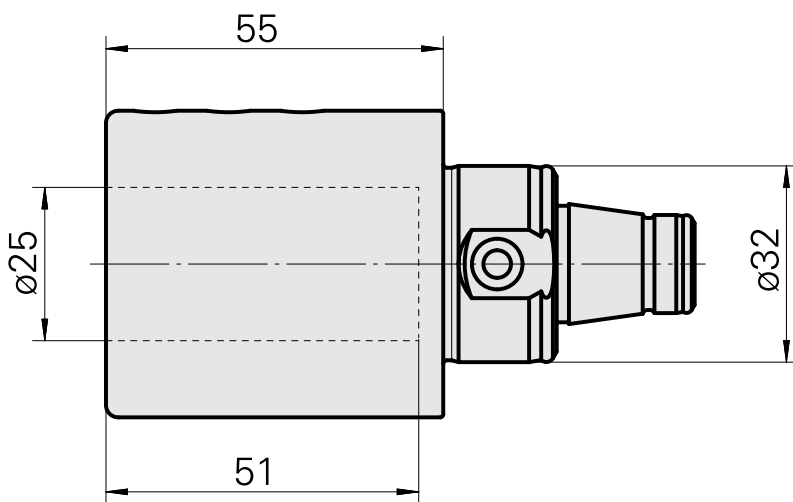

WFB 32-20 D25

Technical data

TH accessories category

WFB 32-20

Mounting

D25

Quick change inserts

Weldon mounting

[Clamping sleeve D12](#)

Product ID : 10964938

Previous product ID : 993112.-----
