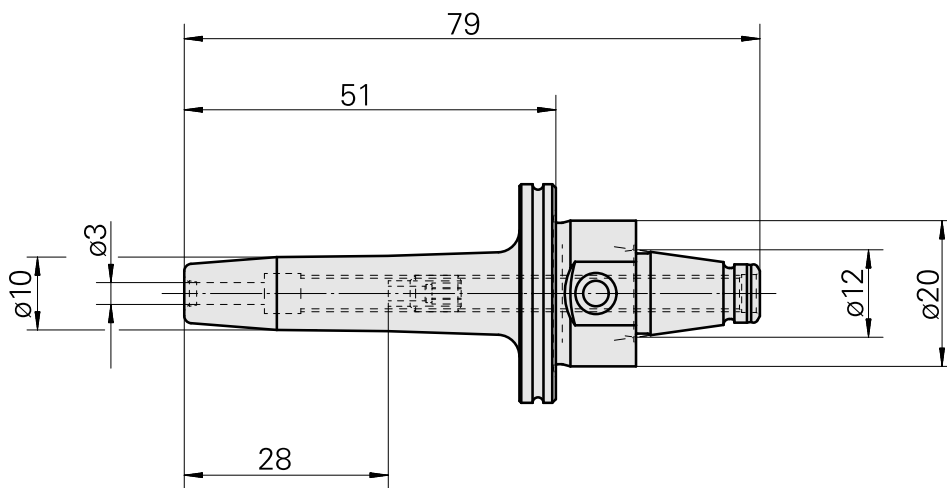

WFB 20-12 Shrink-fit mounting D3

Technical data

TH accessories category

WFB 20-12

Mounting

Shrink-fit mounting D3

Quick change inserts

shrink-fit mounting

Documents

No downloads available for this product

Accessories

Optional accessories

Other accessories

[Adjusting screw M 5x10](#)

Product ID : 10674886

Previous product ID : 326793
