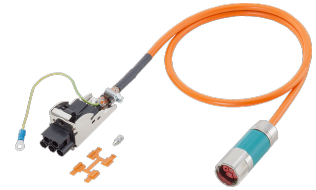

Cable

Technical data

Electrical assemblies	Electr. assembly lines
Length	3500 Millimeter
Cross-section	1.5 Square millimeter
Number of wires/poles (ST)	4 Piece
Voltage	600 Volt
Plug connection/type	M23 (size 1 / encoder) OG - orange
Shield	yes - shielded
Insulating material	TPM