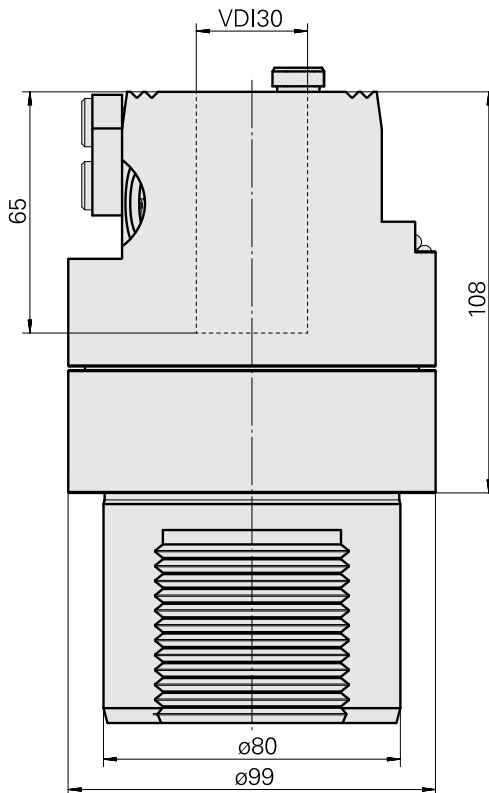

### Technical data

TH accessories category

Adapter for presetting units

Mounting

D80 for presetting devices

Tool mounting

VDI 30