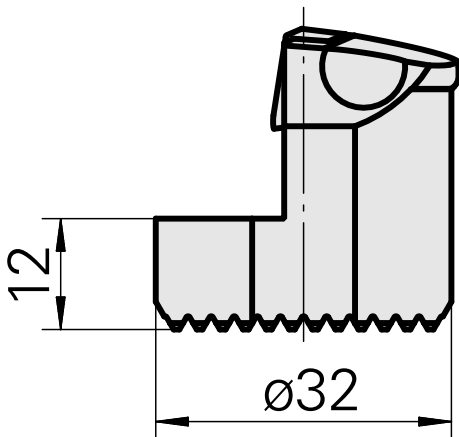

Boring head for VC.. 1604..

Technical data

Mounting	for VC.. 1604..
Cooling	internal
Pressure	50 bar
X [mm]	32 (1.26")
Z [mm]	22 (0.87)
INDEX TRAUB products	G220.3 • R200 • TNX65/42 • TNX220.3

Documents

No downloads available for this product

Accessories

Required for operation

[Countersunk screw Wohlhaupter Nr. 115673](#)

Product ID : **10587078**

Previous product ID : **W00013.0026**
