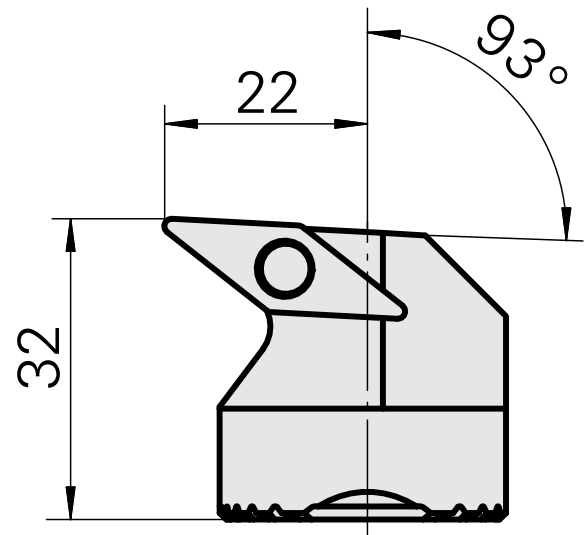

Boring head for VC.. 1604..

Technical data

Mounting	for VC.. 1604..
Cooling	internal
Pressure	50 bar
X [mm]	32 (1.26")
Z [mm]	22 (0.87)
INDEX TRAUB products	G220.3 • R200 • TNX65/42 • TNX220.3

Documents

No downloads available for this product

Accessories

Required for operation

[Countersunk screw Wohlhaupter Nr. 115673](#)

Product ID : **10587078**

Previous product ID : **W00013.0026**
