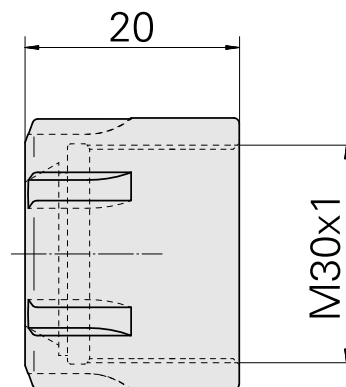

Clamping nut

Technical data

TH accessories category

Clamping nut

Mounting

ER25

Collet type

ER 25

Clamping nut type

Female thread diameter reduced

10861535
901939.2251

INDEX

Documents

No downloads available for this product