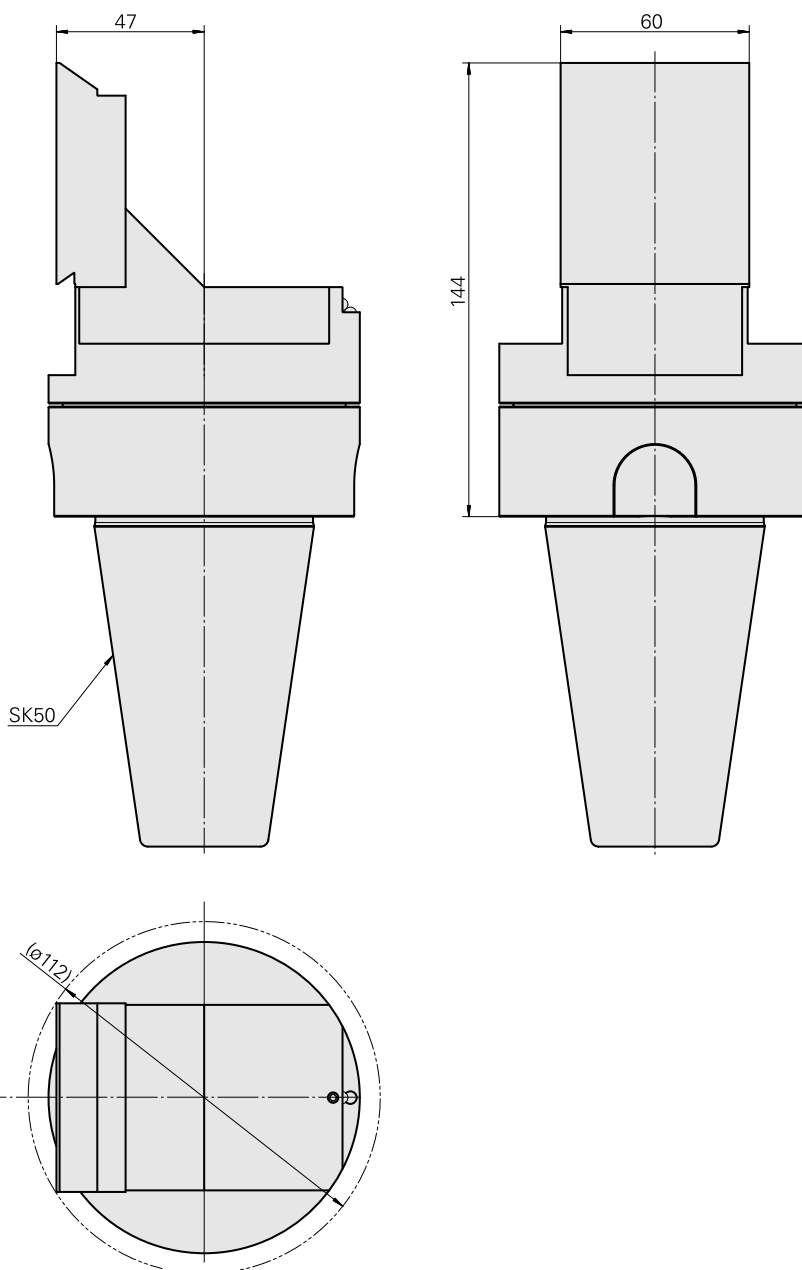

### Technical data

TH accessories category

Adapter for presetting units

Mounting

SK50

Tool mounting

MS16/MS22 Cross slide

10848553  
W9990991