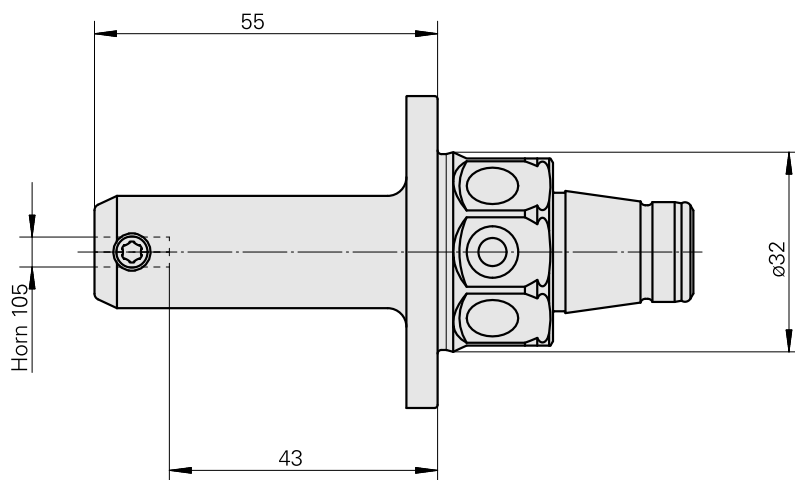

WFB 32-20 Horn Type 105

Technical data

TH accessories category

WFB 32-20

Mounting

Horn Type 105

Quick change inserts

Horn S-Mini