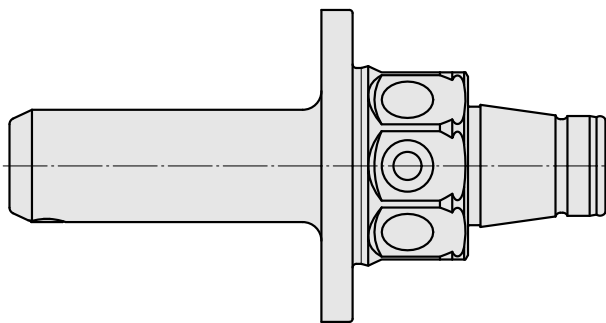

WFB 32-20 Horn Type 105

Technical data

TH accessories category

WFB 32-20

Mounting

Horn Type 105

Quick change inserts

Horn S-Mini