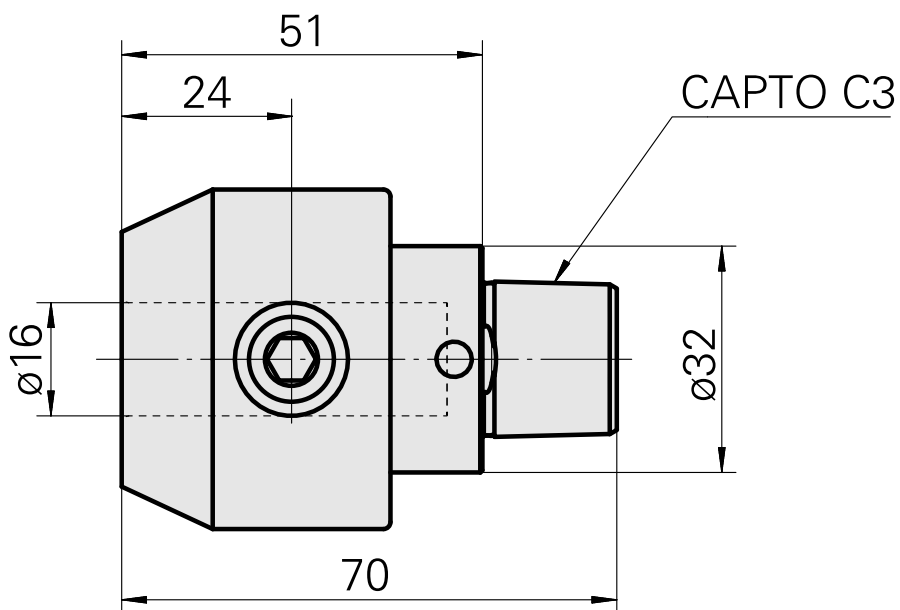

### Technical features

TH accessories category

INDEX CAPTO C3

Mounting

D16

Quick change inserts

Weldon mounting