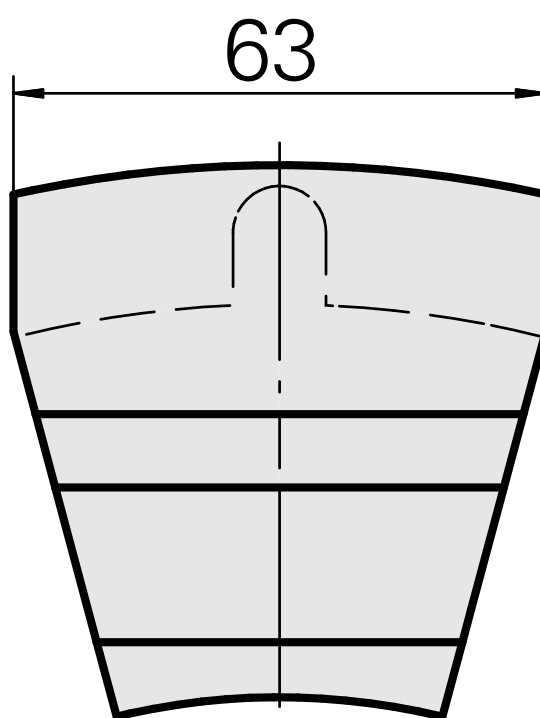

Blanking plug Circular prism

Technical data

Shank TNL

Drive

Fixation TNL

INDEX TRAUB products

Circular prism

not live

Central tensioning screw

TNK36 • TNL26

10829277
985571

INDEX

Documents

No downloads available for this product