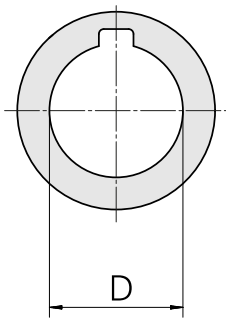

Ring, width 0.5 mm (0.019")

Technical data

TH accessories category

Mill arbor ring

Mounting

Milling shaft D27

10813360
251390.2750

INDEX