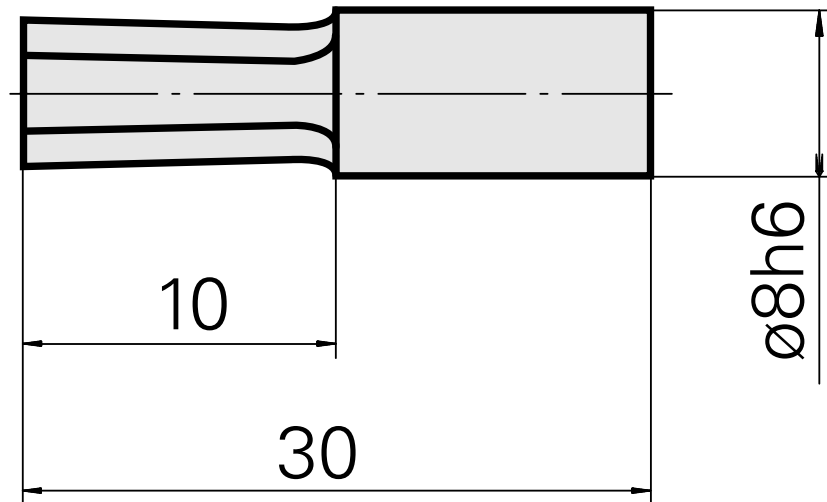

### Technical data

TH accessories category

Broach

Mounting

SW3 mm

Tool mounting

8mm