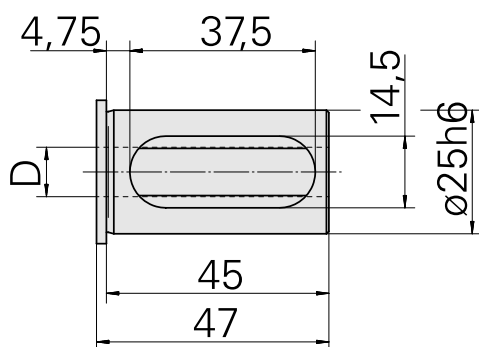

## Mounting sleeve with collar D25/ 14mm

### Technical data

TH accessories category	Mounting sleeve with collar
Mounting	D25
Tool mounting	14mm