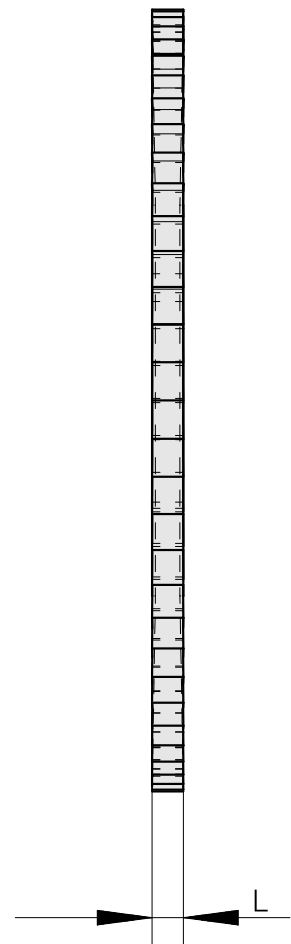

## Saw blade, circular saw blade width 6 mm (0.23")

### Technical data

TH accessories category

Circular saw blade d125

Tool mounting

22mm

10786817  
223015.2560

**INDEX**

---