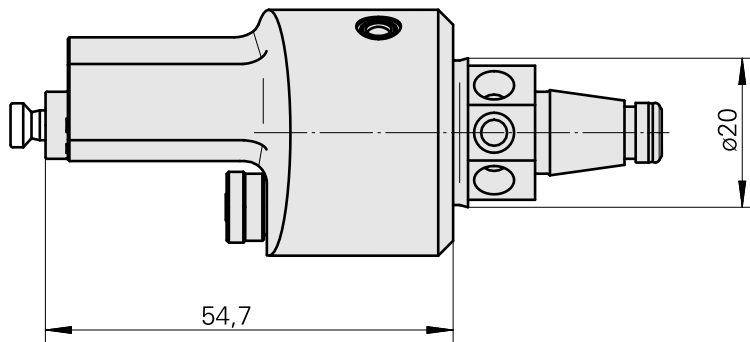

## WFB 20-12 Horn Type B114, left

### Technical data

TH accessories category

WFB 20-12

Mounting

Horn Type B114, left

Quick change inserts

Horn S-Mini