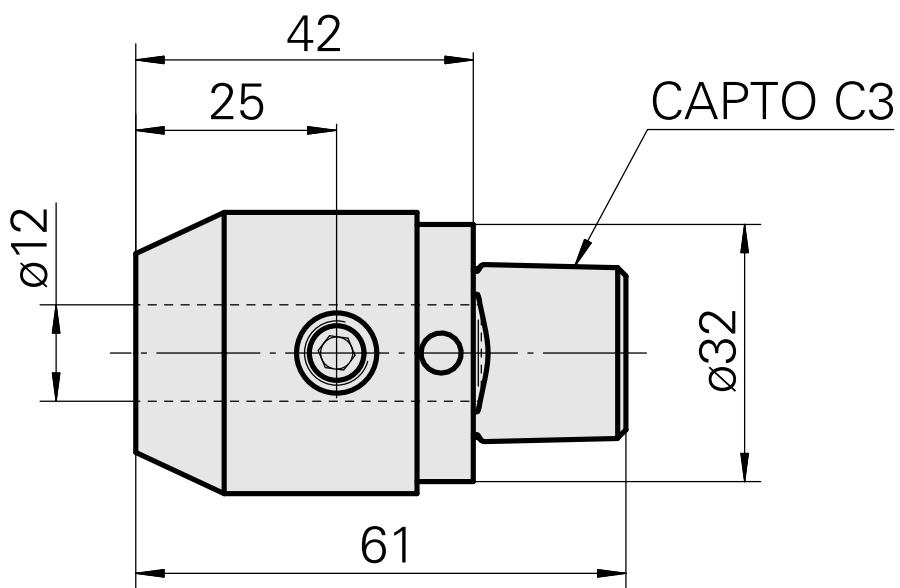

### Technical data

TH accessories category

INDEX CAPTO C3

Mounting

D12

Quick change inserts

Weldon mounting