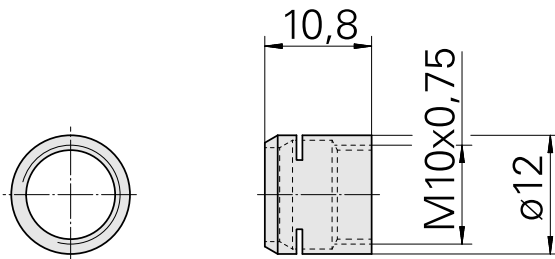

Clamping nut

Technical data

TH accessories category

Clamping nut

Mounting

ER8

Collet type

ER 8

Clamping nut type

Internal thread hf spindles

10742715
W9990480

INDEX

Documents

No downloads available for this product