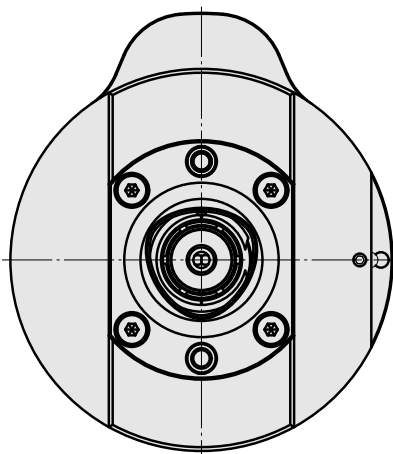

### Technical features

TH accessories category

Adapter for presetting units

Mounting

D80 for presetting devices

Tool mounting

INDEX CAPTO C4