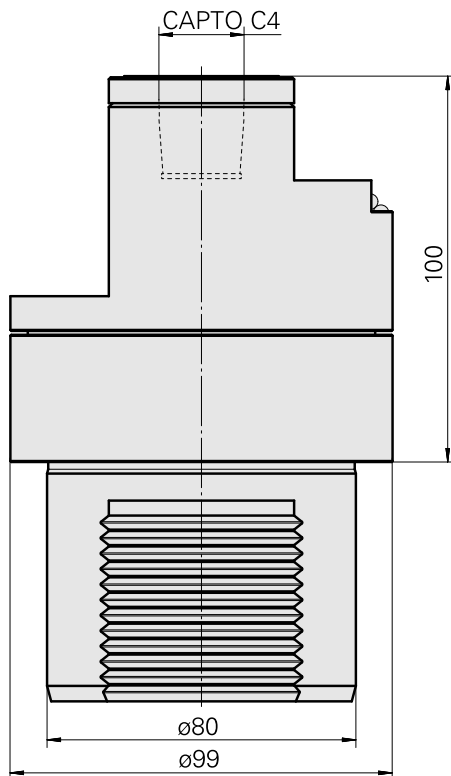

### Technical features

TH accessories category

Adapter for presetting units

Mounting

D80 for presetting devices

Tool mounting

INDEX CAPTO C4