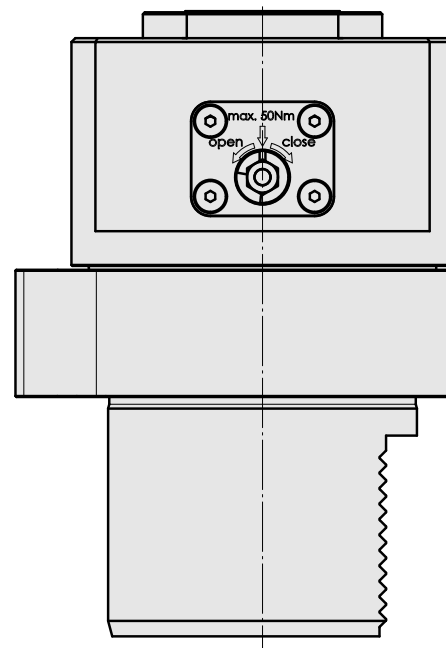

### Technical features

TH accessories category

Adapter for presetting units

Mounting

D80 for presetting devices

Tool mounting

INDEX CAPTO C4