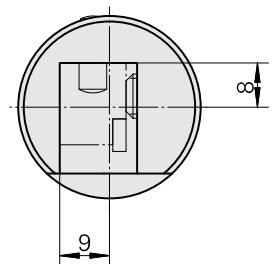

## WFB 20-12 Square 12x12, right, without gripper groove

### Technical data

TH accessories category

WFB 20-12

Mounting

Square 12x12

Quick change inserts

Turning tool holder