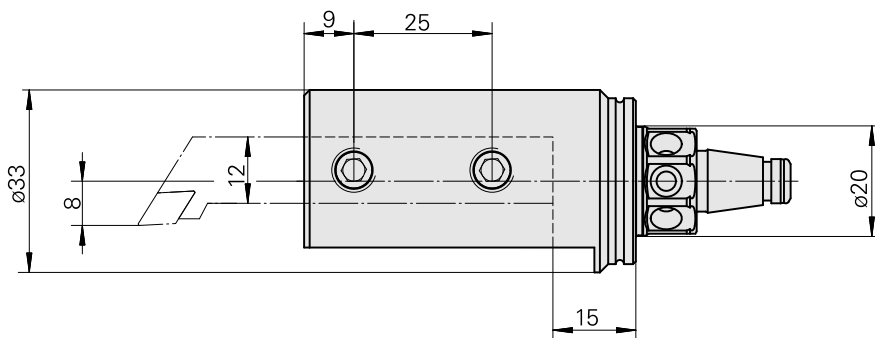

## WFB 20-12 Square 12x12, right, without gripper groove

### Technical data

TH accessories category

WFB 20-12

Mounting

Square 12x12

Quick change inserts

Turning tool holder