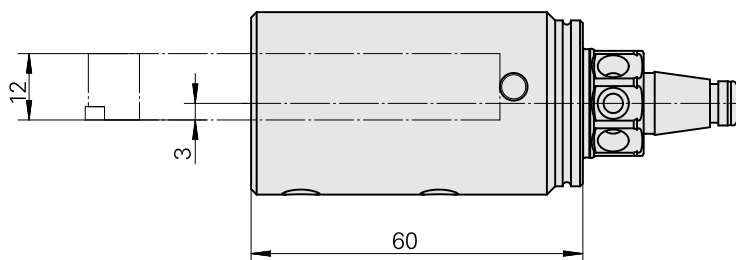

## WFB 20-12 Square 12x12, right, without gripper groove

### Technical data

TH accessories category

WFB 20-12

Mounting

Square 12x12

Quick change inserts

Turning tool holder