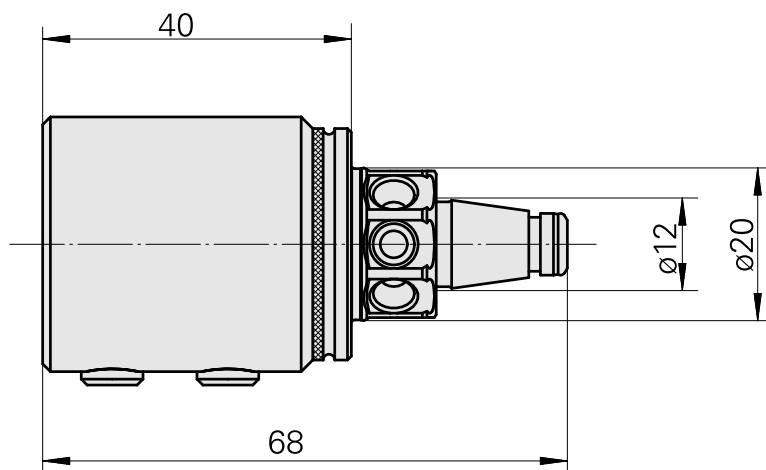

WFB 20-12 D20

Technical data

TH accessories category

WFB 20-12

Mounting

D20

Quick change inserts

Boring tool holder

A-A

Documents

No downloads available for this product

Accessories

Optional accessories

Tool holder accessories

[Mounting sleeve with collar D20/ 3mm](#)

Product ID : 10908982

Previous product ID : W68511.0403

TH accessories category Mounting sleeve with collar	Mounting D20	Tool mounting 3mm
--	--------------	-------------------

[Mounting sleeve with collar D20/ 4mm](#)

Product ID : 10215398

Previous product ID : W68511.0404

TH accessories category Mounting sleeve with collar	Mounting D20	Tool mounting 4mm
--	--------------	-------------------

[Mounting sleeve with collar D20/ 5mm](#)

Product ID : 10832261