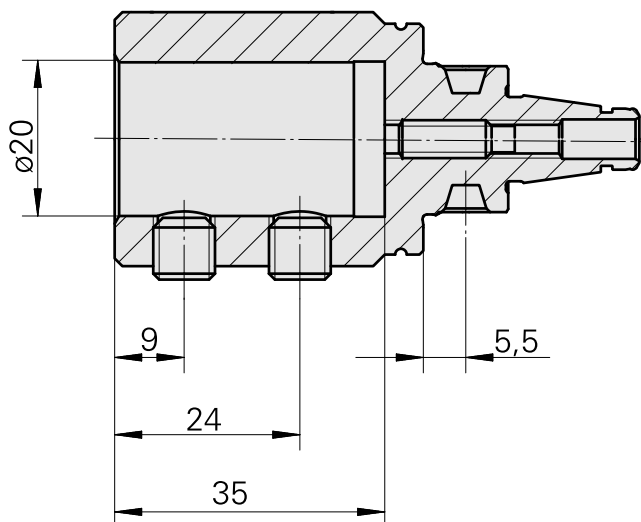

WFB 20-12 D20

Technical data

TH accessories category

WFB 20-12

Mounting

D20

Quick change inserts

Boring tool holder

A-A

Documents

No downloads available for this product

Accessories

Optional accessories

Tool holder accessories

[Mounting sleeve with collar D20/ 3mm](#)

Product ID : 10908982

Previous product ID : W68511.0403

TH accessories category Mounting sleeve with collar	Mounting D20	Tool mounting 3mm
--	--------------	-------------------

[Mounting sleeve with collar D20/ 4mm](#)

Product ID : 10215398