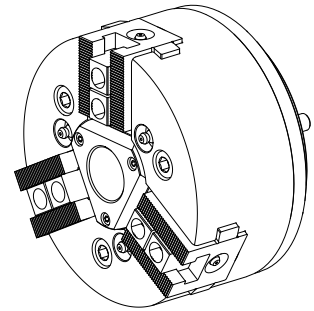

## 3-jaw chuck

### Technical data

<b>INDEX TRAUB products</b>	G200
<b>Spindle clearance</b>	32mm
<b>Machining side</b>	Main spindle • Counter spindle
<b>manufacturer product line</b>	KFD-HE 160-32
<b>Spindle mounting</b>	AP140
<b>manufacturer product line</b>	Roehm