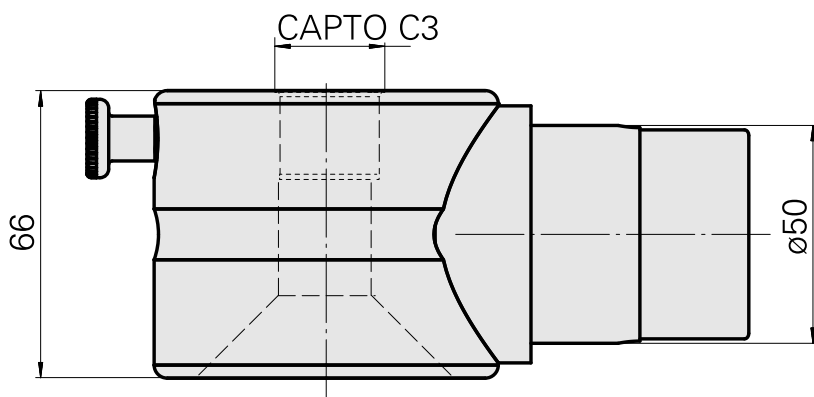

Adapter mounting aid INDEX CAPTO C3

Technical data

TH accessories category

Adapter mounting aid

Tool mounting

CAPTO C3

10689970
W9990798

INDEX