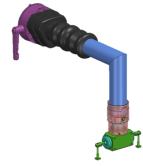

### Technical data

Electrical assemblies

Measuring system

No 3-side view is currently available for this product

10686805  
487542.0603

**INDEX**

---