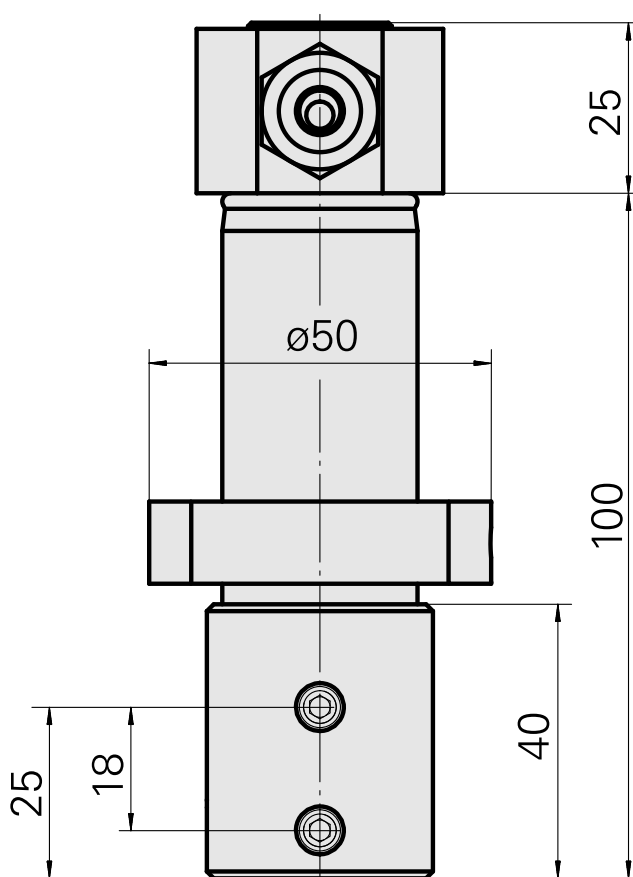

Porte-foret D20

Technical data

Entraînement	non entraîné
Fixation MS	Bague de serrage D28,5
Arrosage	central
Pression	80 bar
Attachement	D20
X [mm]	-
Y [mm]	-
Z [mm]	-
Produits INDEX TRAUB	MS16-6 • MS22-6 • MS22-8 • MS24-6 • MS16-6 Plus

TH accessories
category
Mounting sleeve with
collar

Mounting
D20

Tool mounting
3mm

[Douille attachement collerette D20/ 4mm](#)

Product ID : 10215398

Previous product ID : W68511.0404

TH accessories
category
Mounting sleeve with
collar

Mounting
D20

Tool mounting
4mm

[Douille attachement collerette D20/ 5mm](#)

Product ID : 10832261

Previous product ID : W68510.0405

TH accessories
category
Mounting sleeve with
collar

Mounting
D20

Tool mounting
5mm