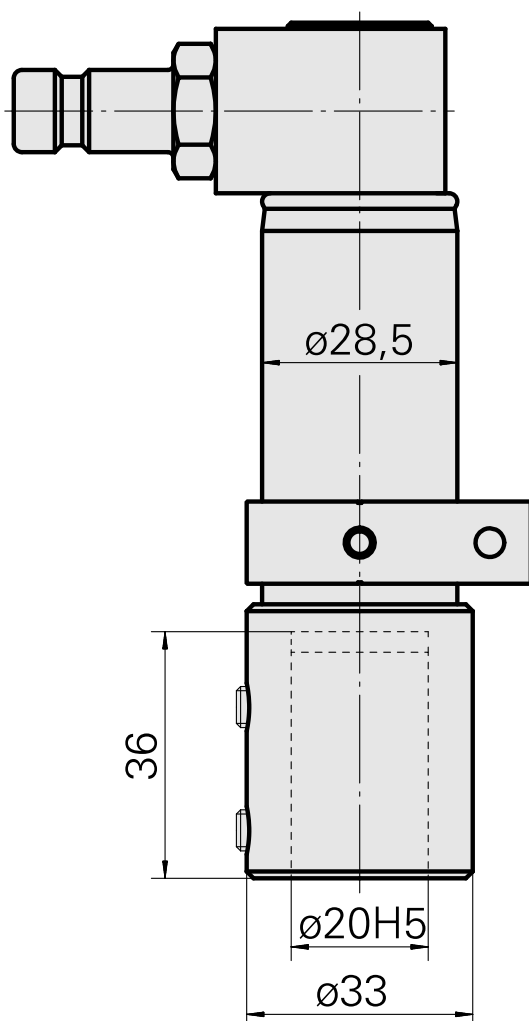

Porte-foret D20

Technical data

Entraînement	non entraîné
Fixation MS	Bague de serrage D28,5
Arrosage	central
Pression	80 bar
Attachement	D20
X [mm]	-
Y [mm]	-
Z [mm]	-
Produits INDEX TRAUB	MS16-6 • MS22-6 • MS22-8 • MS24-6 • MS16-6 Plus

TH accessories
category
Mounting sleeve with
collar

Mounting
D20

Tool mounting
3mm

[Douille attachement collerette D20/ 4mm](#)

Product ID : 10215398

Previous product ID : W68511.0404

TH accessories
category
Mounting sleeve with
collar

Mounting
D20

Tool mounting
4mm

[Douille attachement collerette D20/ 5mm](#)

Product ID : 10832261

Previous product ID : W68510.0405

TH accessories
category
Mounting sleeve with
collar

Mounting
D20

Tool mounting
5mm