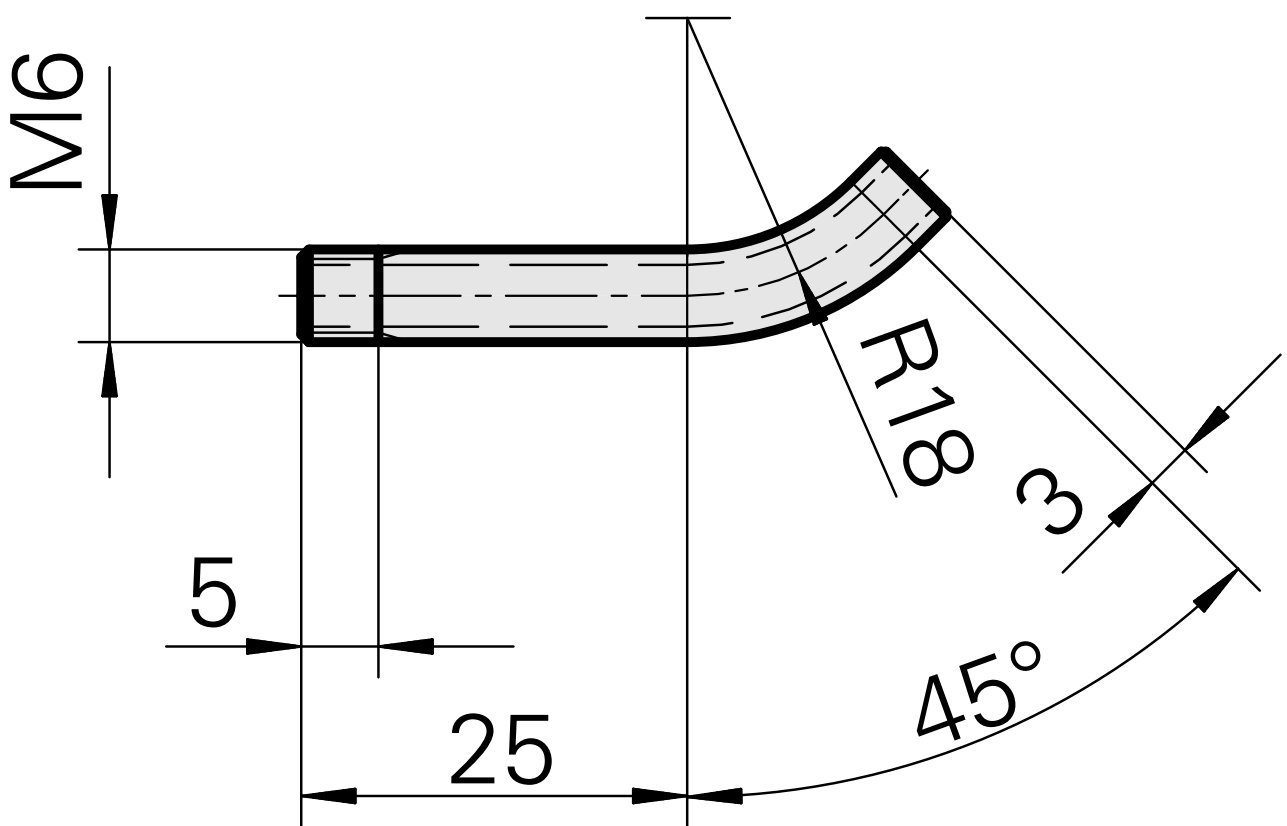

tube, M6x48,45°

Technical data

TH accessories category

Cooling lubricant tube

Mounting

M6