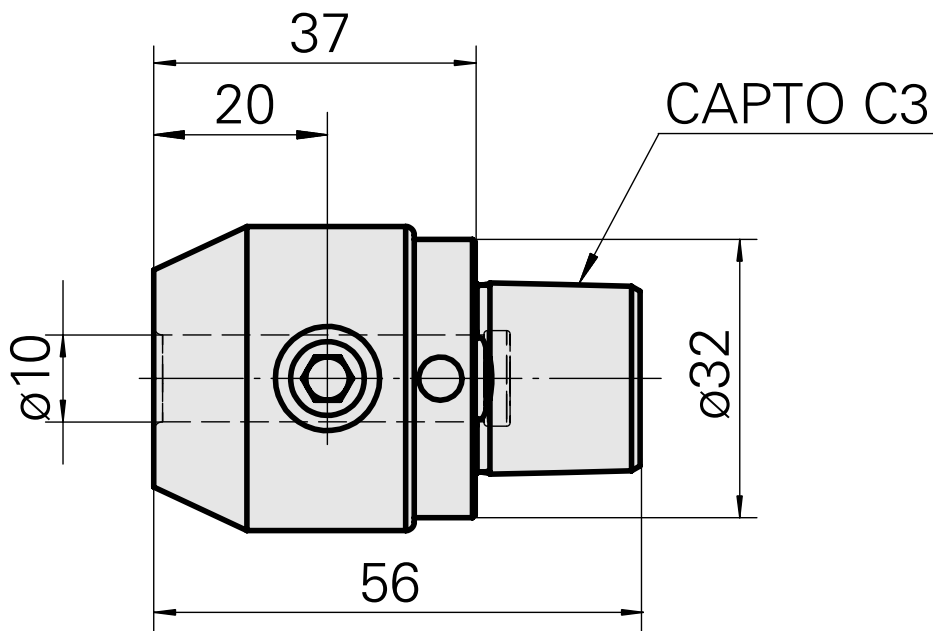

INDEX CAPTO C3 D10

Technical data

TH accessories category

INDEX CAPTO C3

Mounting

D10

Quick change inserts

Weldon mounting