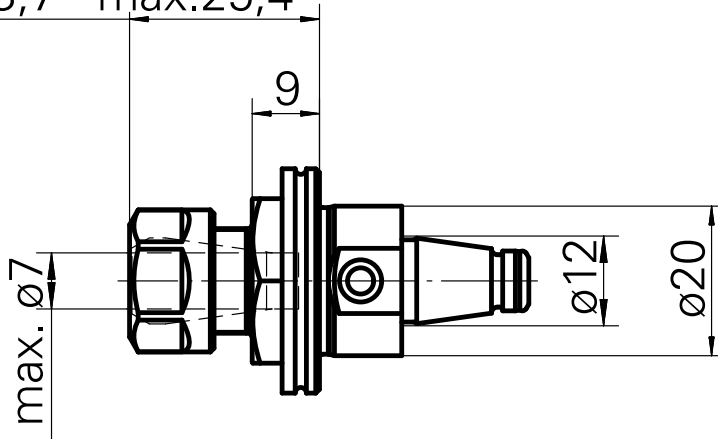

WFB 20-12 ER11

Technical data

TH accessories category

WFB 20-12

Mounting

ER11

Quick change inserts

collet mounting

min.23,7 - max.25,4

Documents

No downloads available for this product

Accessories

Required for operation

[Spanner](#)

Product ID : 10969996

Previous product ID : 490219.0111

Previous product ID : 322438

TH accessories category Clamping nut	Mounting ER11	Collet type ER 11	Clamping nut type Female thread
---	------------------	----------------------	------------------------------------