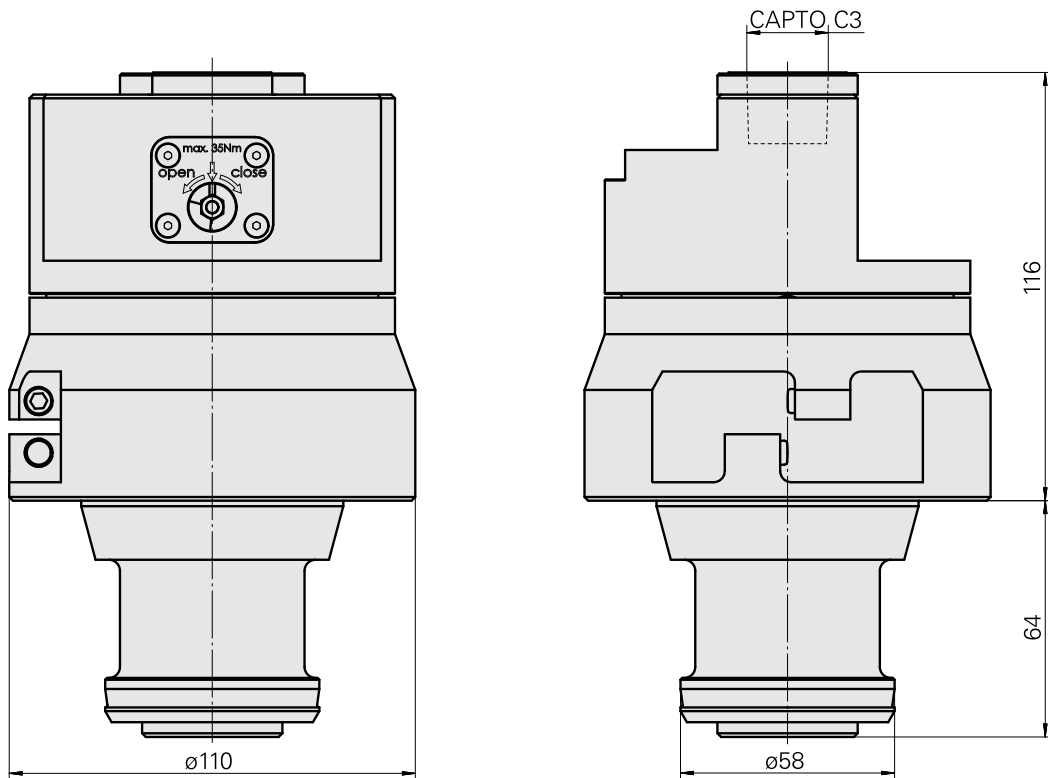

## Presetting device /INDEX CAPTO C3

### Technical data

TH accessories category

Adapter pre-adjustment block

Tool mounting

CAPTO C3

10657991  
W9990998

**INDEX**

---