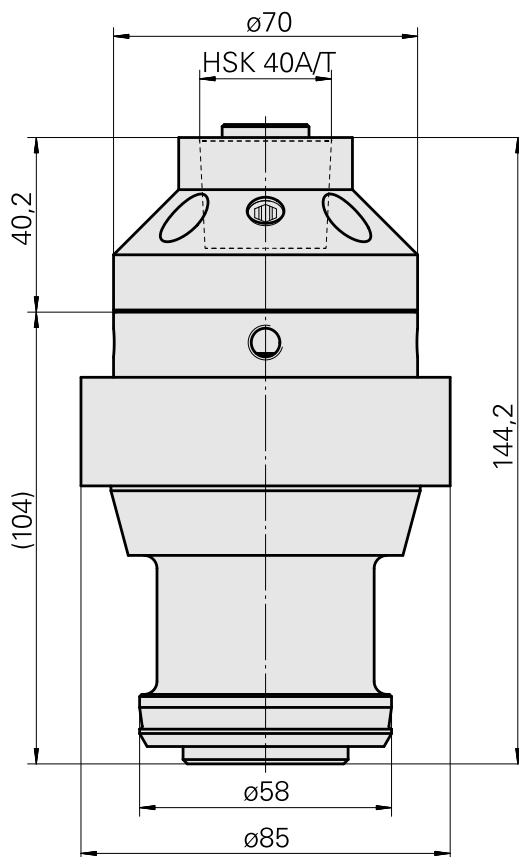

## Mount

### Technical data

TH accessories category

Adapter pre-adjustment block

Tool mounting

HSK 40