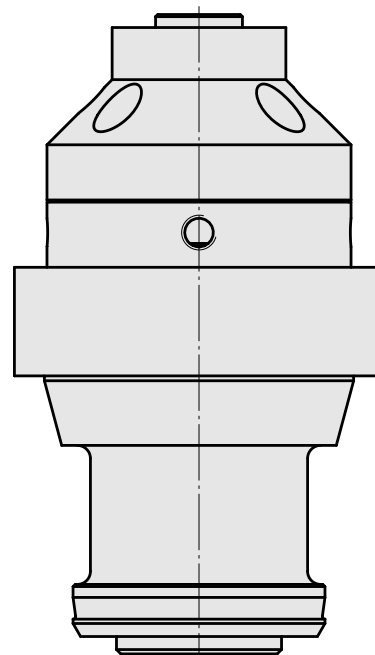

## Mount

### Technical data

TH accessories category

Adapter pre-adjustment block

Tool mounting

HSK 40