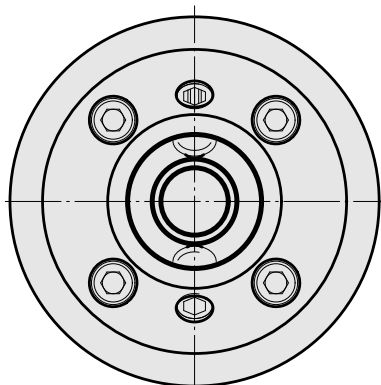

## Mount

### Technical data

TH accessories category

Adapter pre-adjustment block

Tool mounting

HSK 40