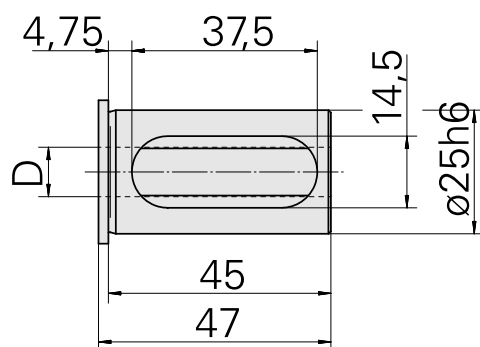

Mounting sleeve with collar D25/ 18mm

Technical data

TH accessories category	Mounting sleeve with collar
Mounting	D25
Tool mounting	18mm

Documents

No downloads available for this product