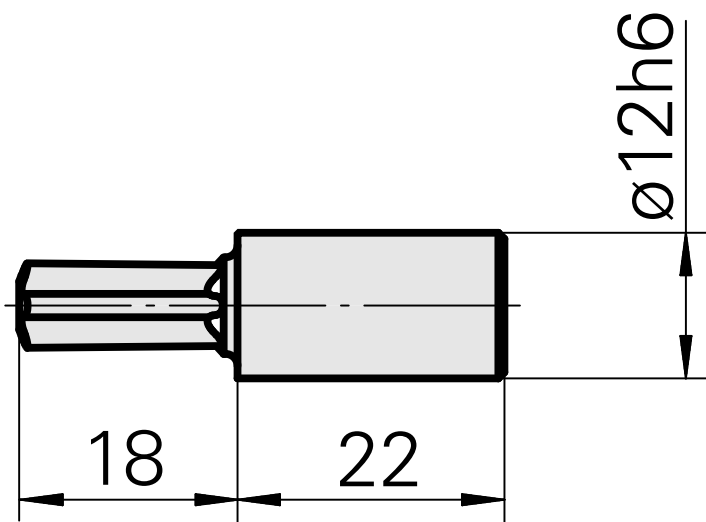

Broach Torx 15

Technical data

TH accessories category	Broach
Mounting	Torx 15
Tool mounting	12mm

Documents

No downloads available for this product