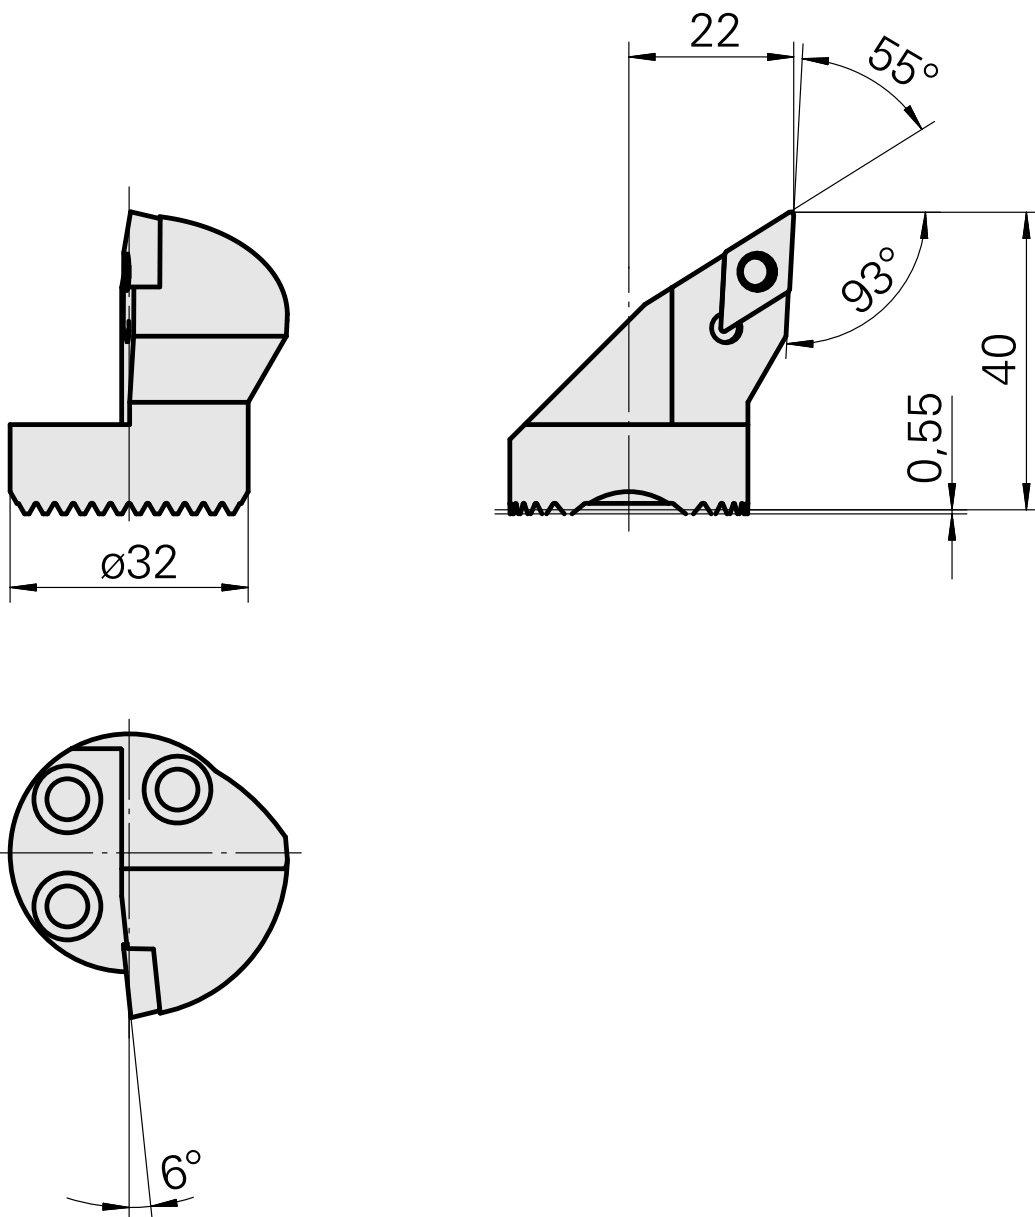

## Boring head for DC.. 11T3..

### Technical data

Mounting	for DC.. 11T3..
Cooling	internal
Pressure	50 bar
X [mm]	40 (1.57")
Z [mm]	22 (0.87)
INDEX TRAUB products	G220.3 • R200 • TNX65/42 • TNX220.3

10586077  
W9990280

**INDEX**

---

## Accessories

Required for operation

[Countersunk screw Wohlhaupter Nr. 115673](#)

Product ID : 10587078

Previous product ID : W00013.0026

---