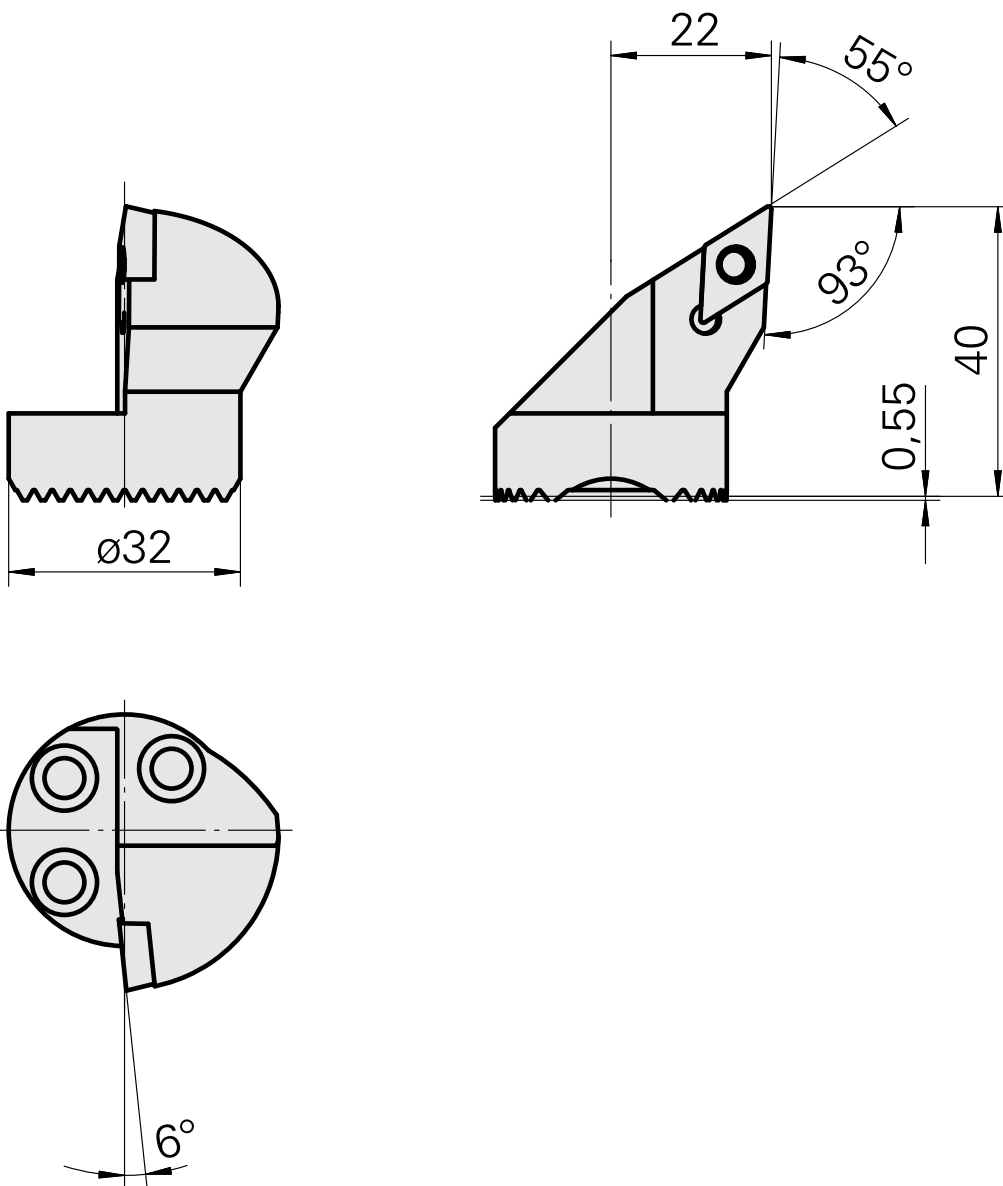

Boring head for DC.. 11T3..

Technical data

Mounting	for DC.. 11T3..
Cooling	internal
Pressure	50 bar
X [mm]	40 (1.57")
Z [mm]	22 (0.87)
INDEX TRAUB products	G220.3 • G220 • R200 • TNX65/42 • TNX220.3

10586077
W9990280

INDEX

Documents

No downloads available for this product

Accessories

Required for operation

[Countersunk screw Wohlhaupter Nr. 115673](#)

Product ID : 10587078

Previous product ID : W00013.0026
