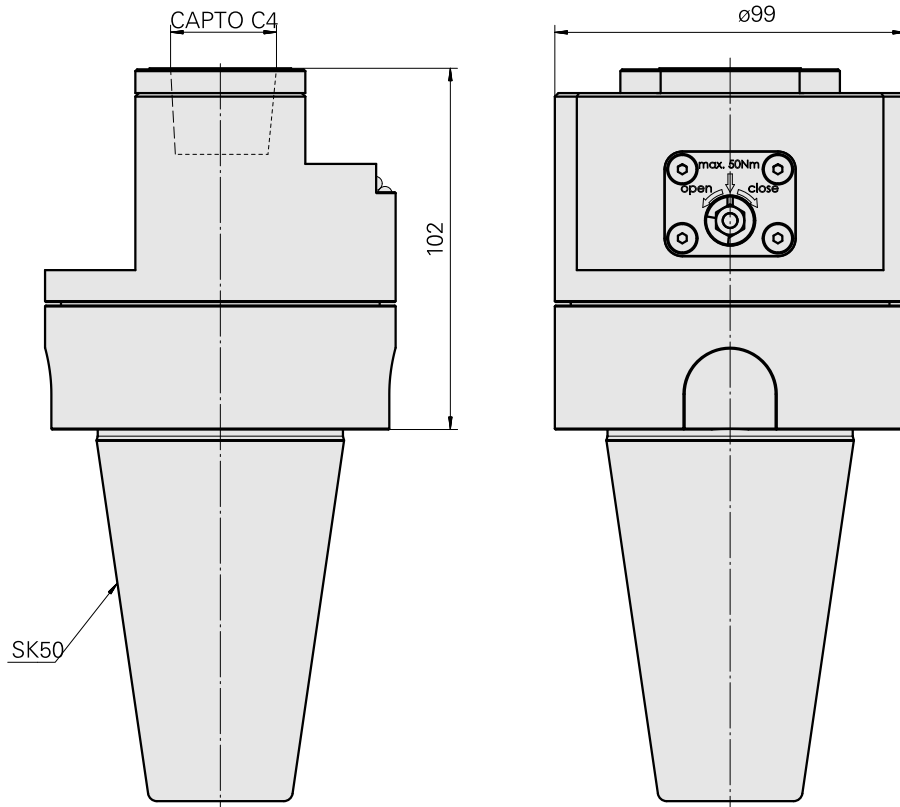

Presetting device /INDEX CAPTO C4

Technical data

TH accessories category

Adapter for presetting units

Mounting

SK50

Tool mounting

CAPTO C4