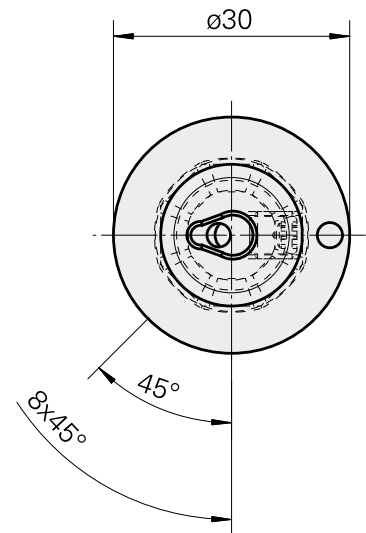

## WFB 20-12 Horn Type 105

### Technical data

TH accessories category

WFB 20-12

Mounting

Horn Type 105

Quick change inserts

Horn S-Mini