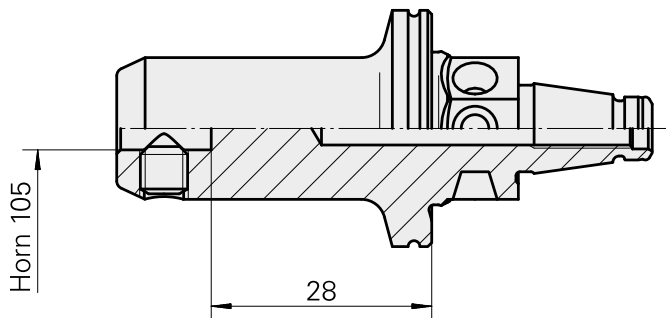

### Technical data

TH accessories category

WFB 20-12

Mounting

Horn Type 105

Quick change inserts

Horn S-Mini