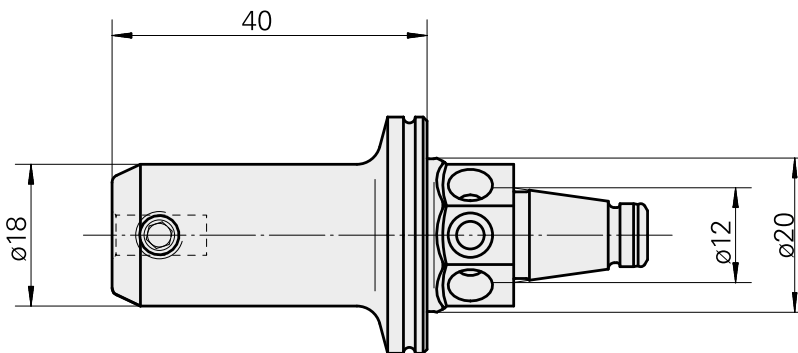

### Technical data

TH accessories category

WFB 20-12

Mounting

Horn Type 105

Quick change inserts

Horn S-Mini