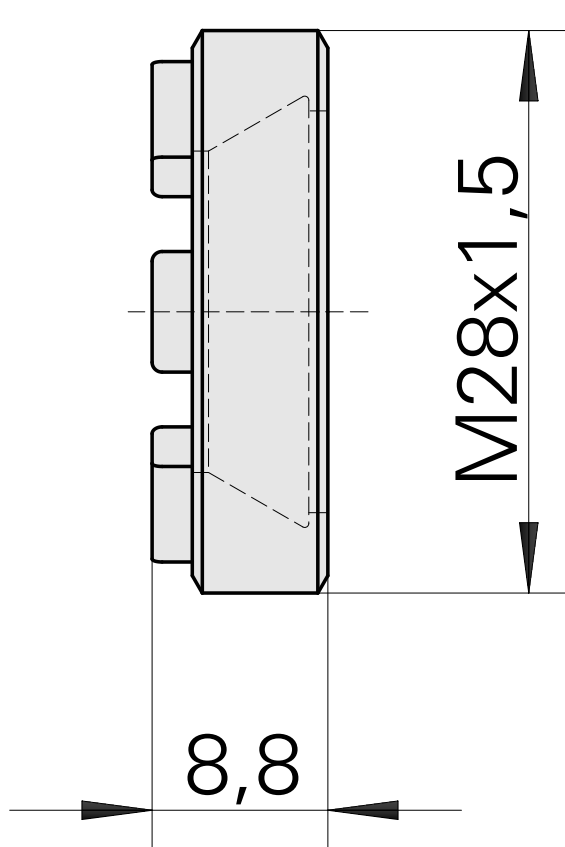

Clamping nut

Technical data

TH accessories category

Clamping nut

Mounting

ER20

Collet type

ER 20

Clamping nut type

Male thread

10566942
901939.5201

INDEX

Documents

No downloads available for this product