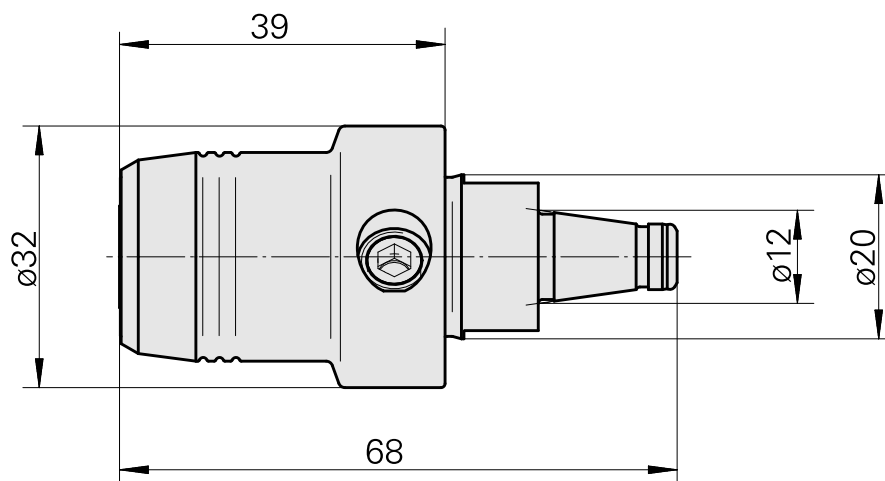

### Technical data

TH accessories category

WFB 20-12

Mounting

Hydraulic expansion chuck D8

Quick change inserts

hydraulic expan. mounting