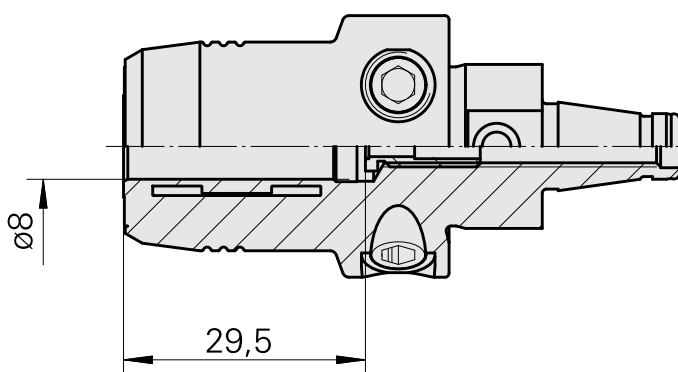

### Technical data

TH accessories category

WFB 20-12

Mounting

Hydraulic expansion chuck D8

Quick change inserts

hydraulic expan. mounting