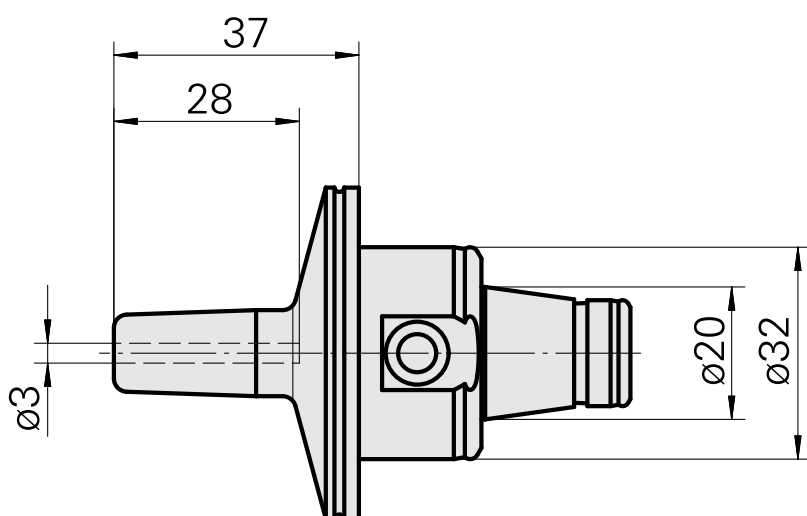

### Technical data

TH accessories category

WFB 32-20

Mounting

Shrink-fit mounting D3

Quick change inserts

shrink-fit mounting

10539402  
836260