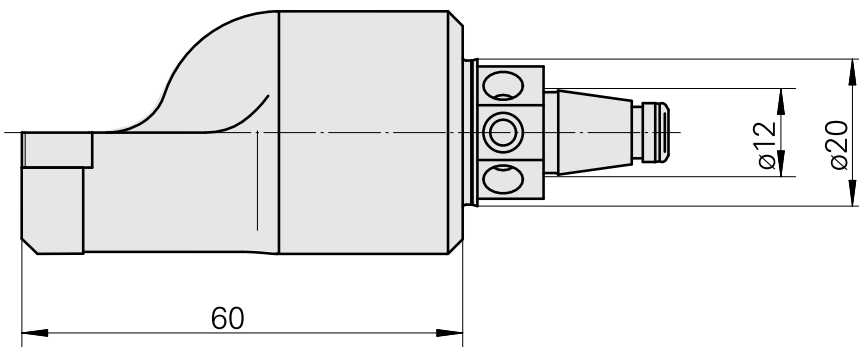

WFB 20-12 for CC.. 09T3.., right, without gripper groove

Technical data

TH accessories category

WFB 20-12

Mounting

for CC.. 09T3..

Quick change inserts

Turning tool holder