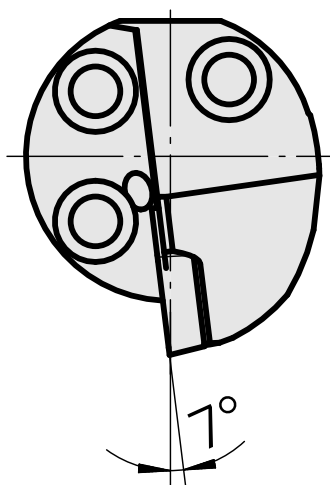

X [mm]

32 (1.26")

Z [mm]

22 (0.87)

INDEX TRAUB products

G220.3 • G220 • R200 • TNX65/42 •
TNX220.3

Documents

No downloads available for this product

Accessories

Optional accessories

Other accessories

[Countersunk screw Wohlhaupter Nr. 115673](#)

Product ID : 10587078

Previous product ID : W00013.0026
