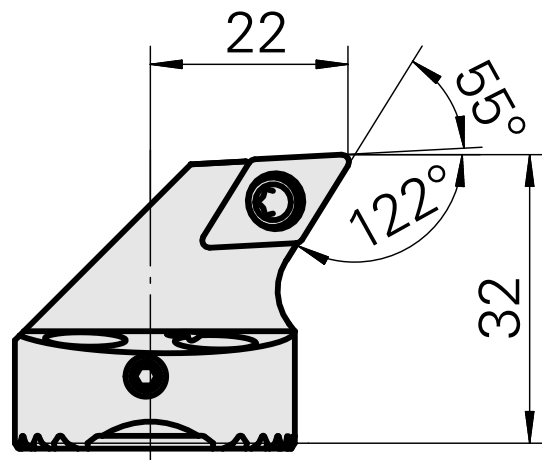

X [mm]

32 (1.26")

Z [mm]

22 (0.87)

INDEX TRAUB products

G220.3 • G220 • R200 • TNX65/42 •
TNX220.3

Documents

No downloads available for this product