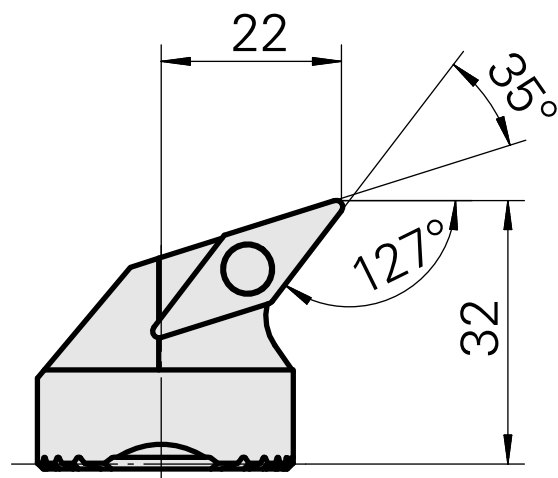

## Boring head for VC.. 1604..

### Technical data

<b>Mounting</b>	for VC.. 1604..
<b>Cooling</b>	internal
<b>Pressure</b>	50 bar
<b>X [mm]</b>	32 (1.26")
<b>Z [mm]</b>	22 (0.87)
<b>INDEX TRAUB products</b>	G220.3 • R200 • TNX65/42 • TNX220.3