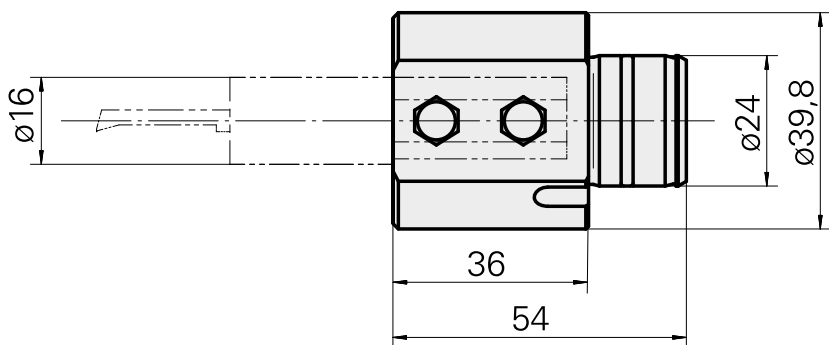

Mount D16 (0.63 ")

Technical data

Drive	not live
Cooling	internal
Mounting	D16
Pressure	80 bar
X [mm]	36 (1.42")
Y [mm]	-
Z [mm]	-
INDEX TRAUB products	ABC65 • TNK42/65 • TNL18 • TNL20 • TNL32-11 • TNL32 • TNL32-11 compact • TNL20-11 • TNL32 compact • TNK40.2-10 • TNL20.2 • TNK40.2

[Clamping screw M 6x15](#)

Product ID : 10762814

Previous product ID : 900804

[Clamping screw M 6x10](#)

Product ID : 10682377

Previous product ID : 900710
