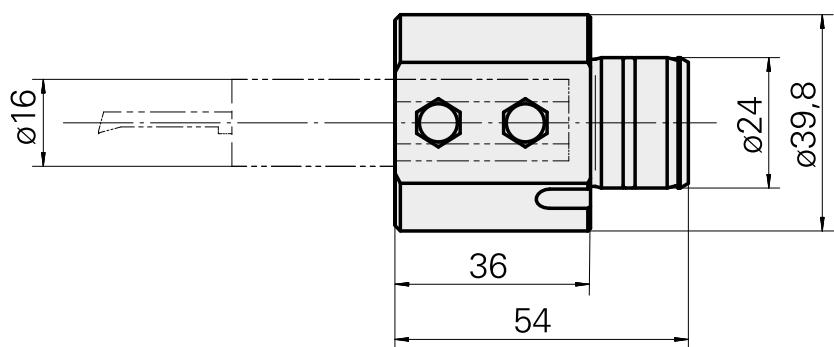

Mount D16 (0.63 ")

Technical data

Drive	not live
Cooling	internal
Mounting	D16
Pressure	80 bar
X [mm]	36 (1.42")
Y [mm]	-
Z [mm]	-
INDEX TRAUB products	ABC65 • TNK42/65 • TNL18 • TNL20 • TNL32-11 • TNL32 • TNL32-11 compact • TNL20-11 • TNL32 compact • TNK40.2-10 • TNK40.2-8 • TNL20.2

[Clamping screw M 6x15](#)

Product ID : 10762814

Previous product ID : 900804

[Clamping screw M 6x10](#)

Product ID : 10682377

Previous product ID : 900710
