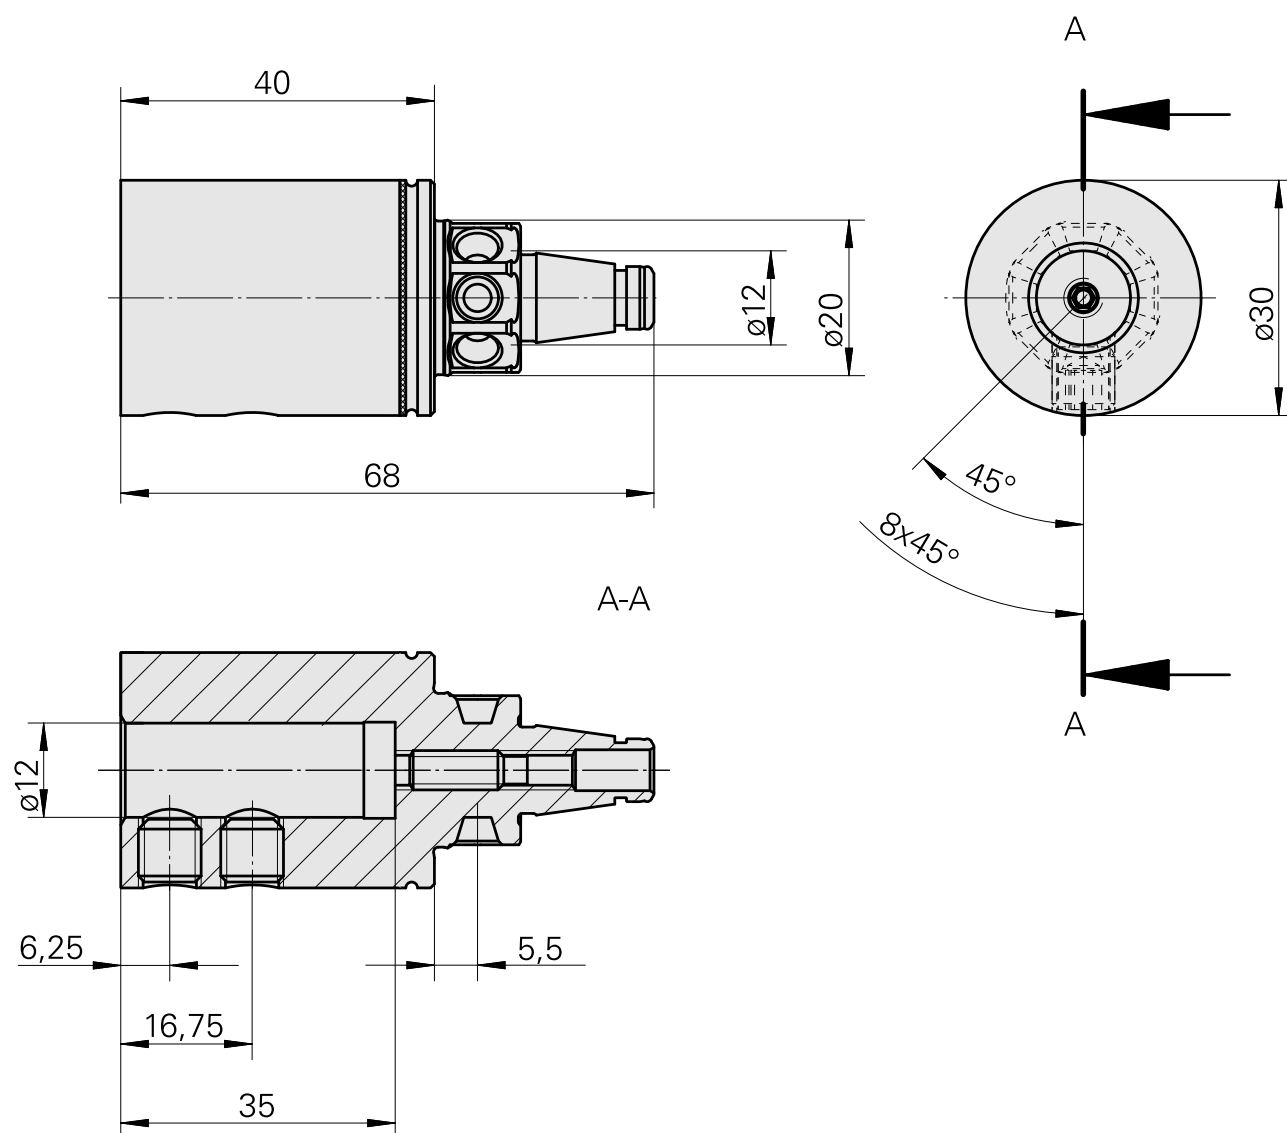

WFB 20-12 D12

Technical data

TH accessories category

WFB 20-12

Mounting

D12

Quick change inserts

Boring tool holder

Documents

No downloads available for this product

Accessories

Optional accessories

Other accessories

[Mounting sleeve with collar D12](#)

Product ID : 11060576

Previous product ID : W94280.21--

[Adjusting screw M 5x15](#)

Product ID : 10491071

Previous product ID : 326794

[SET SCREW 8X8-913](#)

Product ID : 10921433

Previous product ID : 410156.0808
