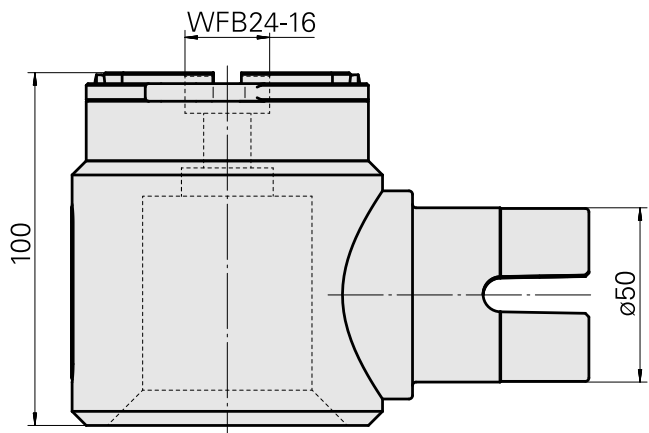

Adapter mounting aid WFB 24-16

Technical data

TH accessories category

Adapter mounting aid

Tool mounting

WFB 24-16

Documents

No downloads available for this product